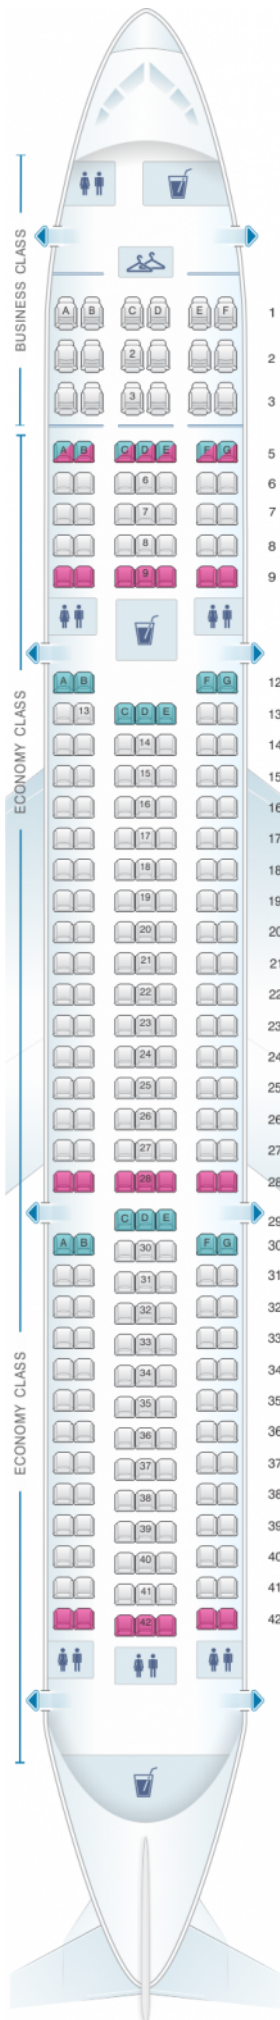

MIAT Mongolian Airlines Boeing B767 300

Class	Pitch	Width	Seats
Array	Array	Array	Array

good seat

good but beware

beware

staff seat

exit

wheelchair accessibility

toilet

closet

galley

power port