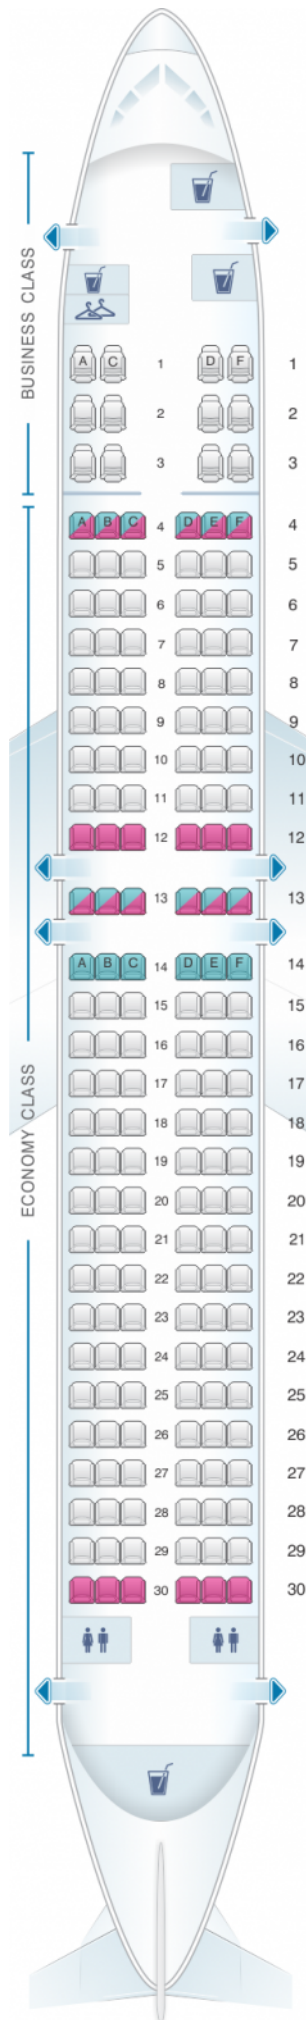

MIAT Mongolian Airlines Boeing B737 800W

Class	Pitch	Width	Seats
Array	Array	Array	Array

good seat

good but beware

beware

staff seat

exit

wheelchair accessibility

toilet

closet

galley

power port