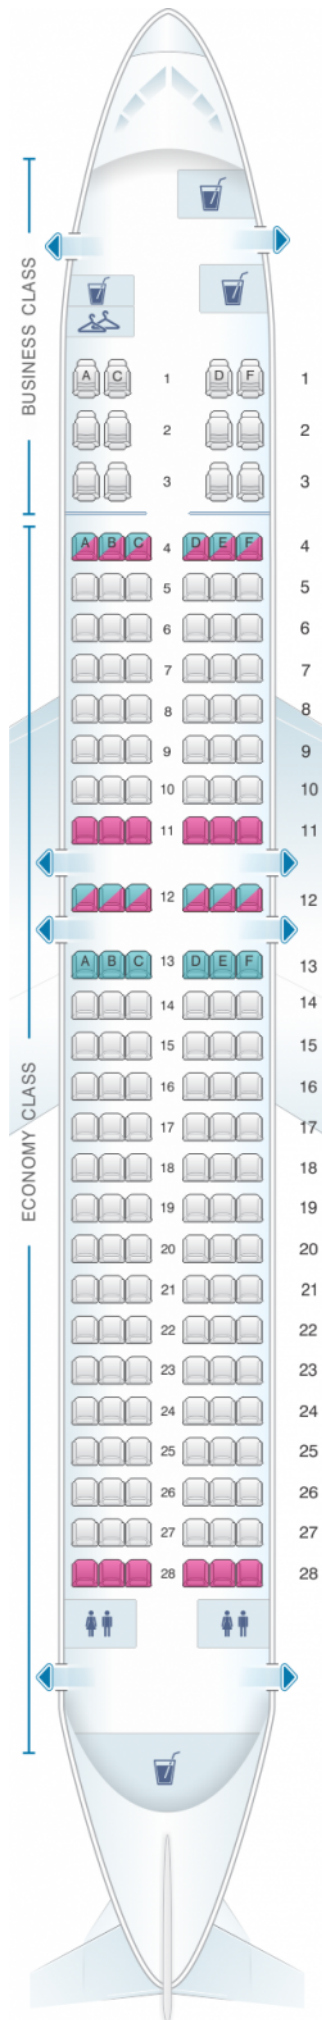

# MIAT Mongolian Airlines Boeing B737 800

Class	Pitch	Width	Seats
Array	Array	Array	Array

Legend of cabin icons:

- good seat
- good but beware
- beware
- staff seat
- exit
- wheelchair accessibility
- toilet
- closet
- galley
- power port