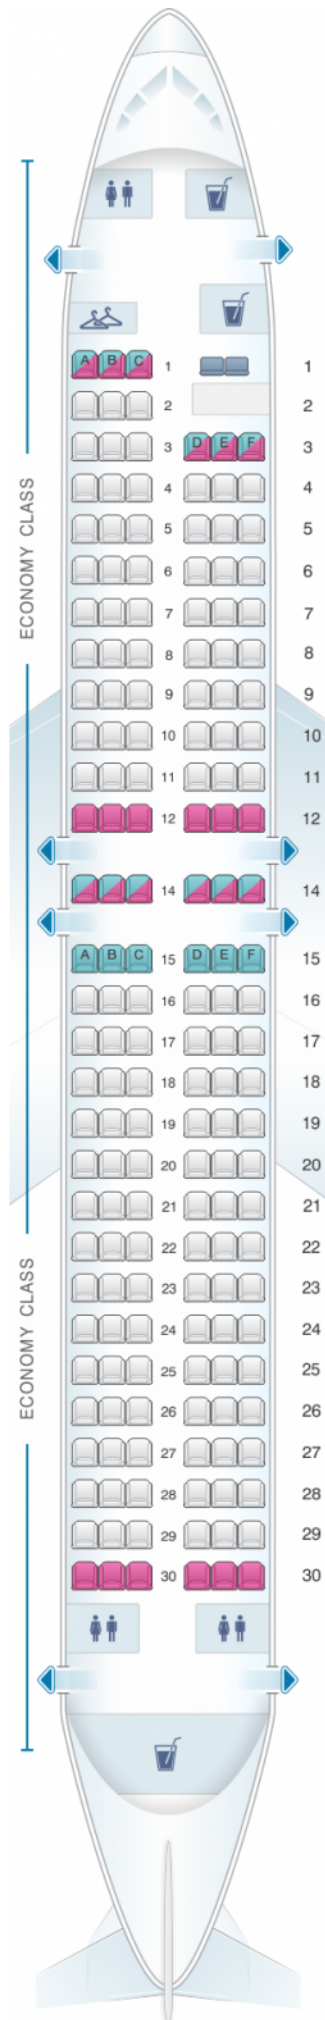

Miami Air Boeing B737 800 Config. 2

Class	Pitch	Width	Seats
Array	Array	Array	Array

Legend for cabin features and seat types:

- good seat (blue seat icon)
- good but beware (pink seat icon)
- beware (red seat icon)
- staff seat (blue seat icon)
- exit (blue triangle icon)
- wheelchair accessibility (wheelchair icon)
- toilet (male and female icons)
- closet (hanger icon)
- galley (cup icon)
- power port (dot icon)