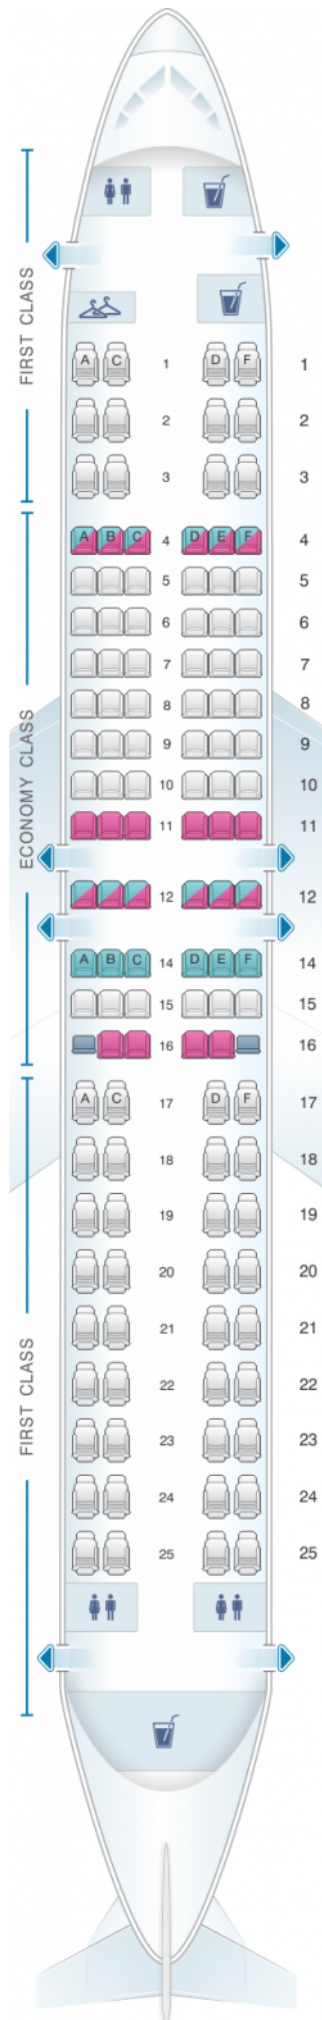

Miami Air Boeing B737 800 Config. 1

Class	Pitch	Width	Seats
Array	Array	Array	Array

- good seat
- good but beware
- beware
- staff seat
- exit
- wheelchair accessibility
- toilet
- closet
- galley
- power port