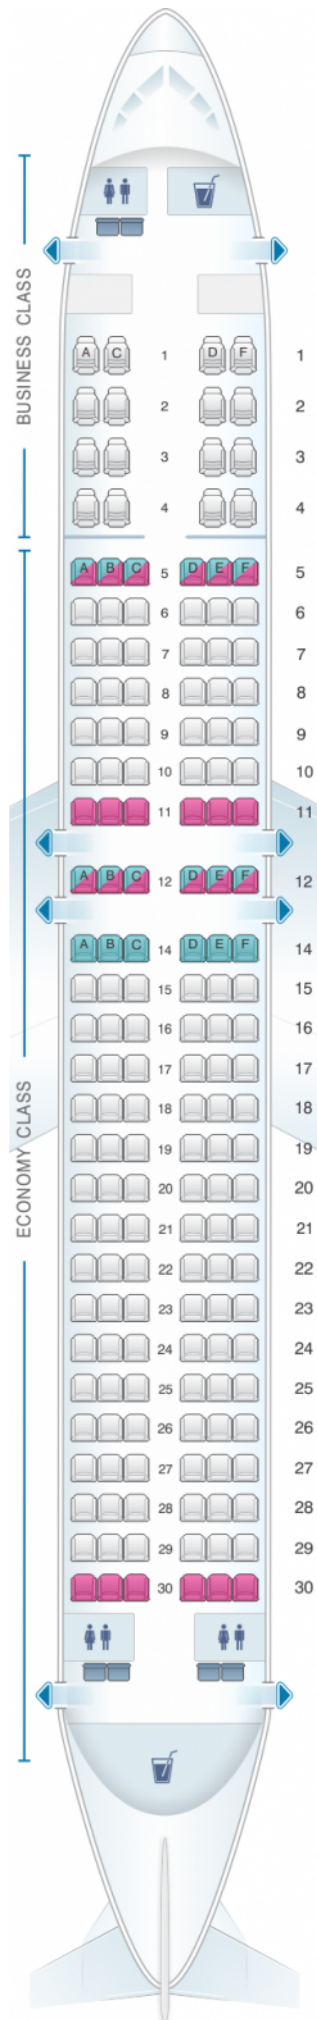

Malaysia Airlines Boeing B737 800 166PAX

Class	Pitch	Seats
Business Class	42	16
Economy Class	30	150

good seat good but beware beware staff seat exit

wheelchair accessibility toilet closet galley power port