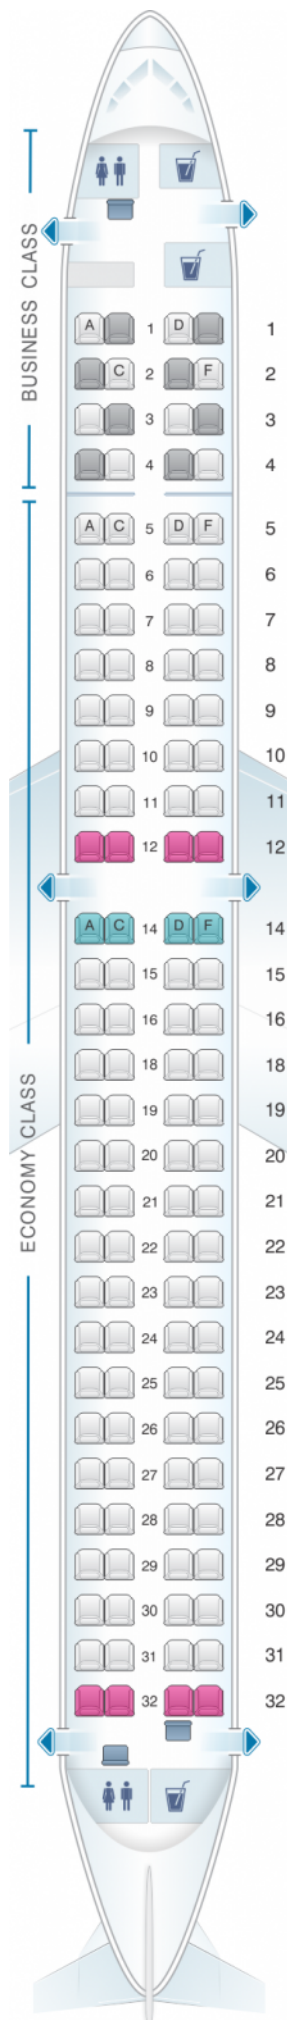

Lufthansa Embraer E195

Class	Seats
Business Class	8
Economy Class	104

good seat

good but beware

beware

staff seat

exit

wheelchair
accessibility

toilet

closet

galley

power port