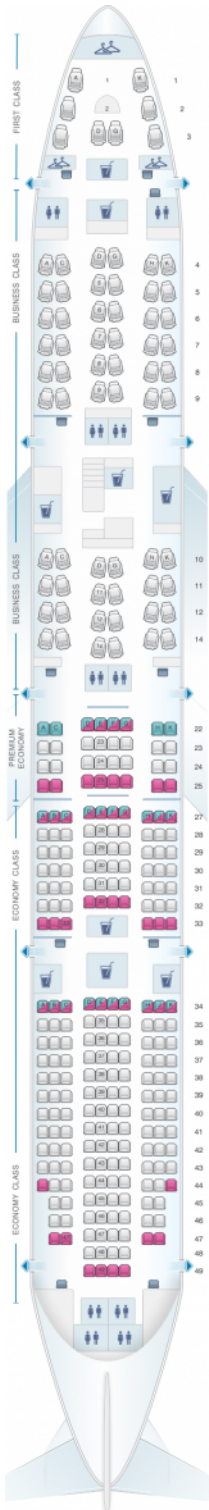

Lufthansa Boeing B747-8 340pax

| Class | Tono | Ancho | asientos |
|-------|-------|-------|----------|
| Array | Array | Array | Array |

good seat

good but beware

beware

staff seat

exit

wheelchair accessibility

toilet

closet

galley

power port