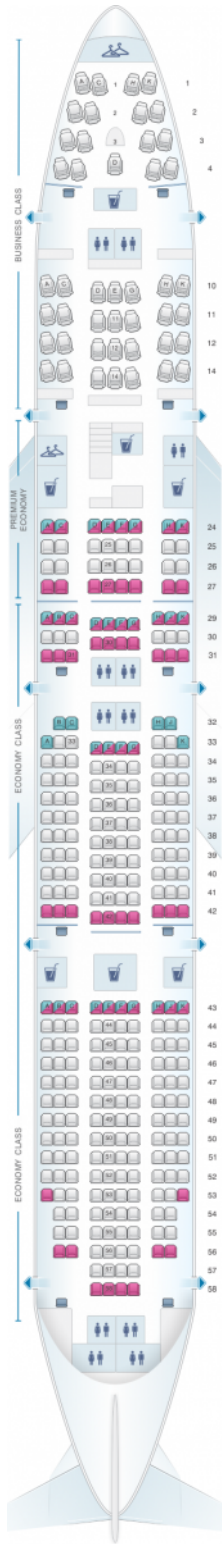

## Lufthansa Boeing B747 400 371pax

Class	Tono	Ancho	asientos
Array	Array	Array	Array

good seat

good but beware

beware

staff seat

exit

wheelchair accessibility

toilet

closet

galley

power port

### UPPER DECK