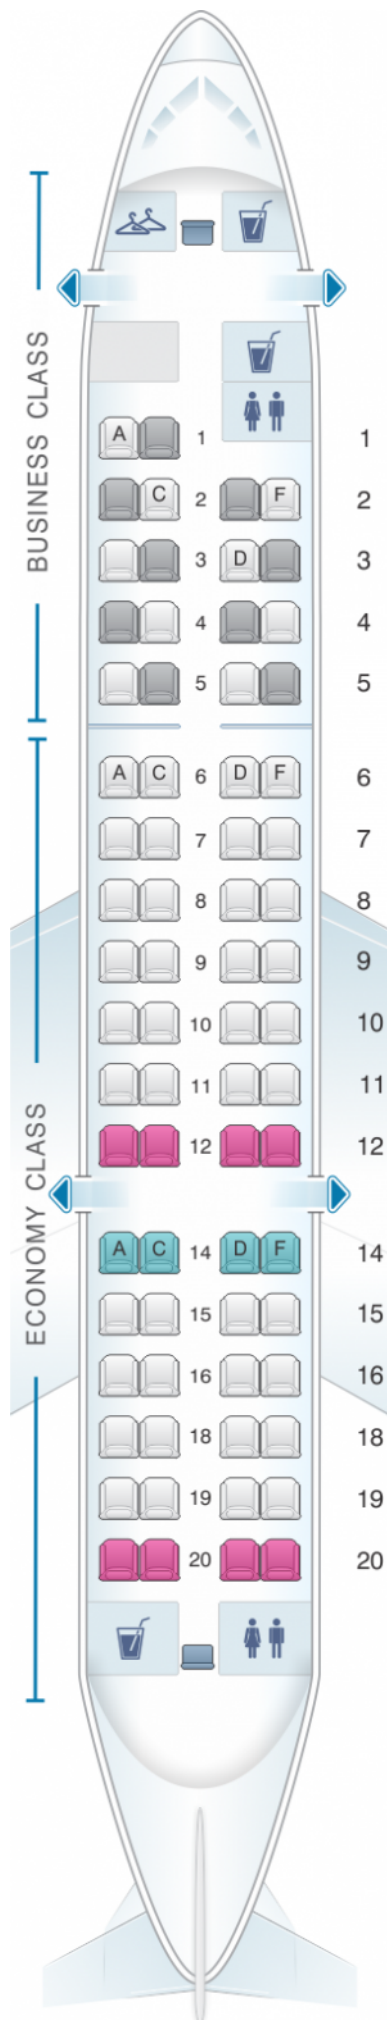

## Lufthansa Bombardier Canadair CRJ

Class	Réclinaison	Tangage	?Largeur	Sièges
Economy Class	23°	32	17.5	52
Economy Class	23°	32	17.5	52

good seat

good but beware

beware

staff seat

exit

wheelchair accessibility

toilet

closet

galley

power port