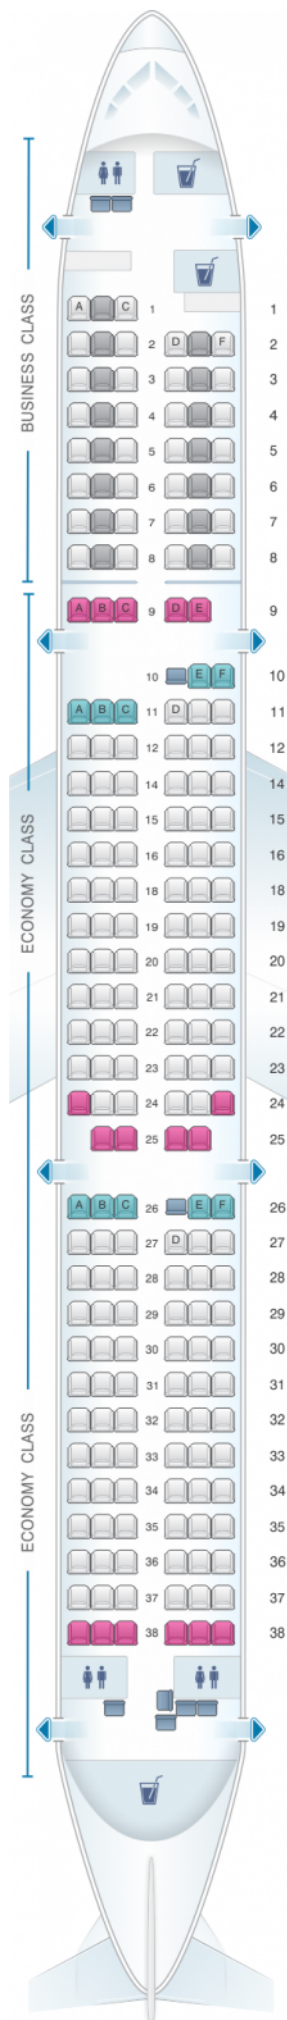

Lufthansa Airbus A321

Class	Réclinaison	Tanguage	?Largeur	Sièges
Economy Class	23°	32	17.5	160
Economy Class	23°	32	17.5	160

good seat

good but beware

beware

staff seat

exit

wheelchair
accessibility

toilet

closet

galley

power port