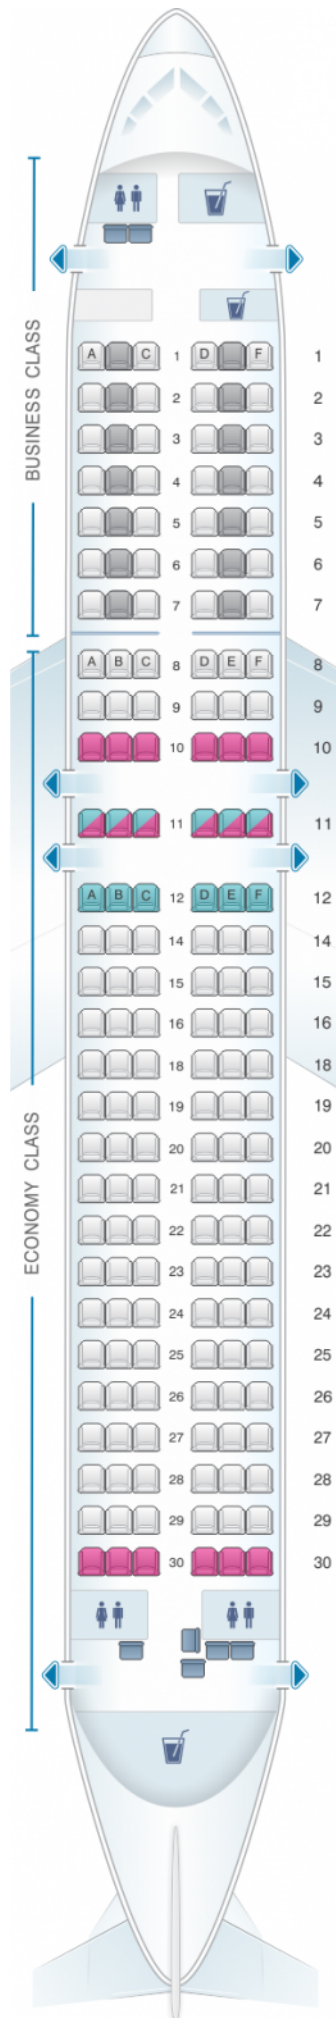

Lufthansa Airbus A320

Class	Reclination	Pitch	Width	Seats
Business Class	23°	32	20	28
Economy Class	23°	32	17.5	126

good seat

good but beware

beware

staff seat

exit

wheelchair accessibility

toilet

closet

galley

power port