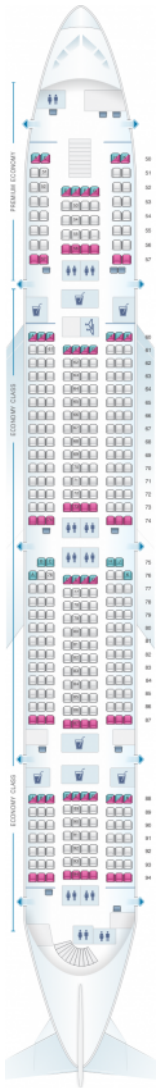

## Lufthansa Airbus A380 800 509pax

Class

good seat

good but beware

beware

staff seat

exit

wheelchair accessibility

toilet

closet

galley

power port