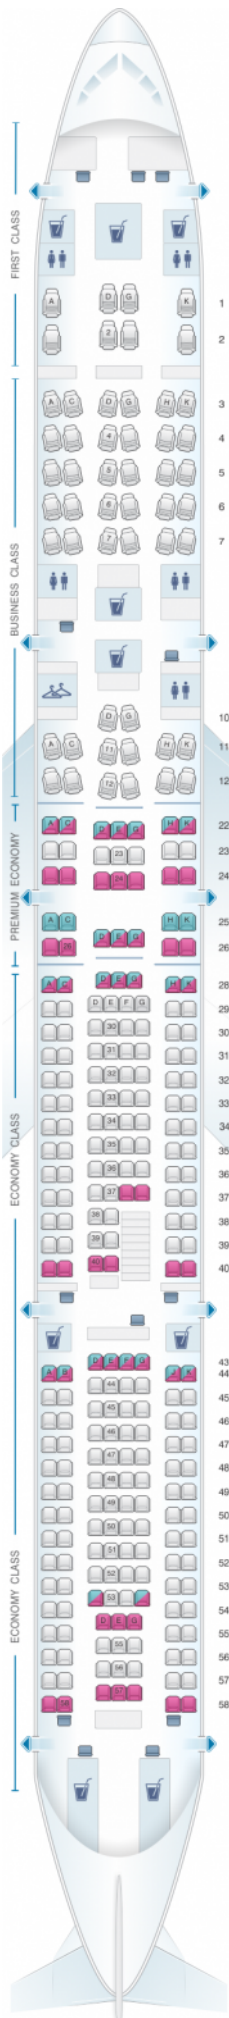

Lufthansa Airbus A340 600 297pax

Class	Sièges
Economy Class	213
Economy Class	213
Economy Class	213
Economy Class	213

good seat

good but beware

beware

staff seat

exit

wheelchair
accessibility

toilet

closet

galleys

power port