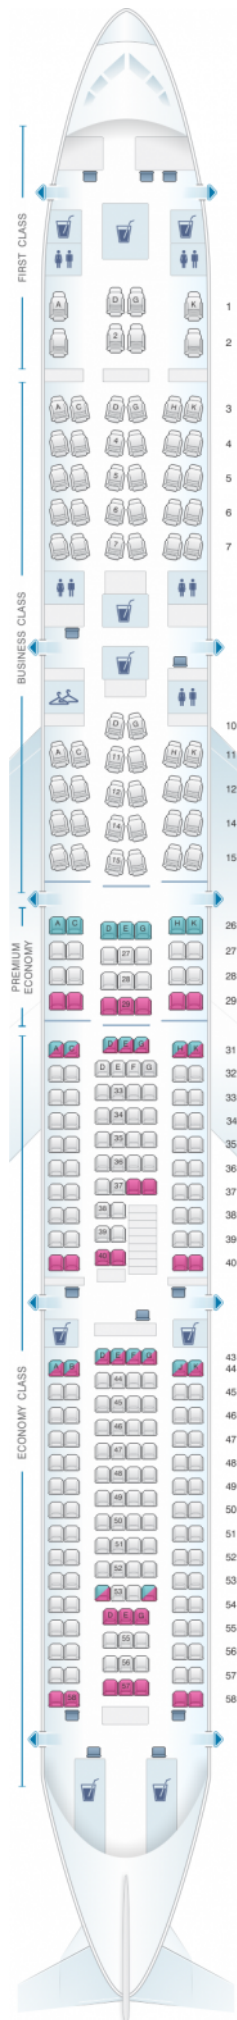

Lufthansa

Lufthansa Airbus A340 600 281pax

| |
|-------|
| Class |
| |

good seat

good but beware

beware

staff seat

exit

wheelchair accessibility

toilet

closet

galley

power port