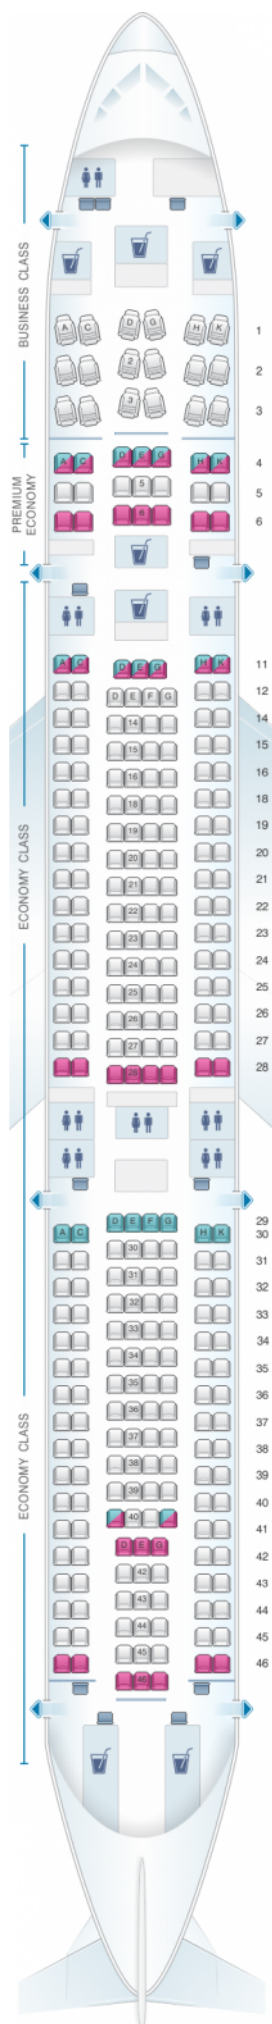

Lufthansa Airbus A340 300 300pax

Class	Tono	Ancho	asientos
Array	Array	Array	Array

				
good seat	good but beware	beware	staff seat	exit
				
wheelchair accessibility	toilet	closet	galley	power port