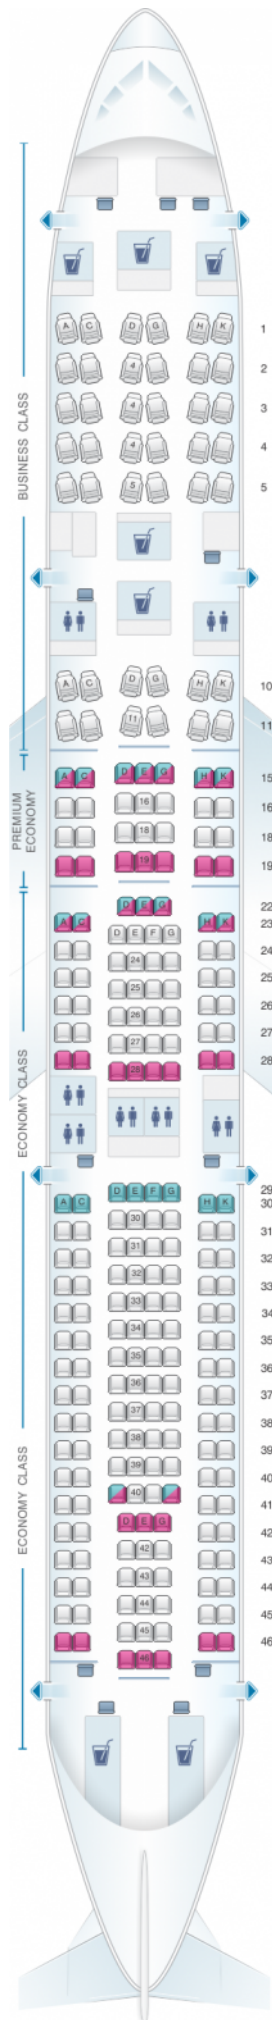

Lufthansa Airbus A330 300 255pax

Class

good seat

good but beware

beware

staff seat

exit

wheelchair accessibility

toilet

closet

galley

power port