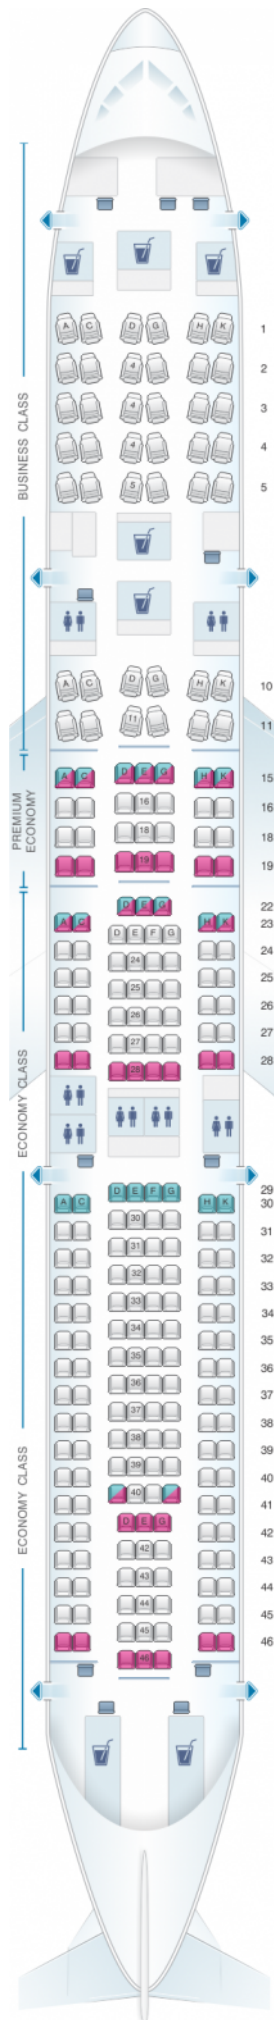

Lufthansa

Lufthansa Airbus A330 300 255pax

Class

good seat

good but beware

beware

staff seat

exit

wheelchair accessibility

toilet

closet

galley

power port