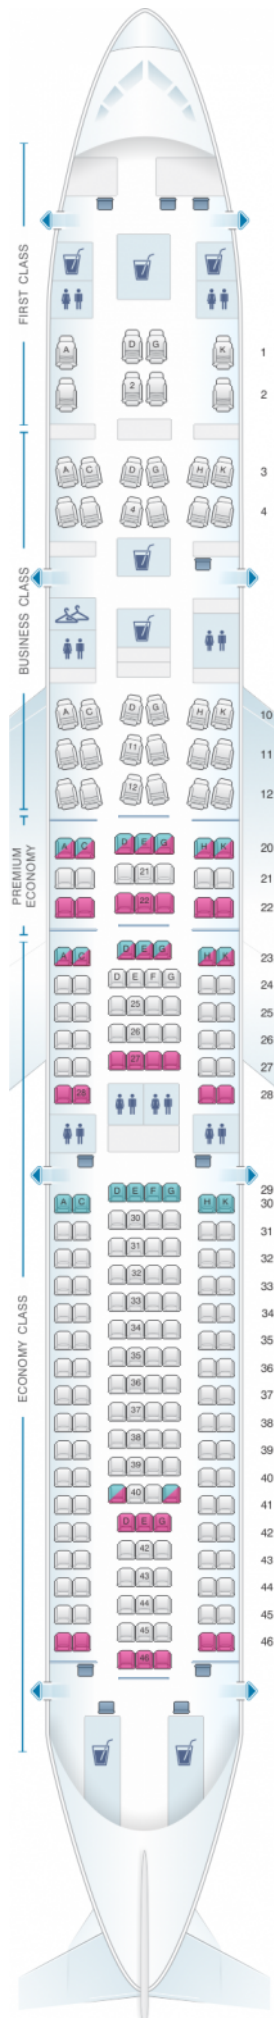

Lufthansa Airbus A330 300 236pax

Class	Sièges
Economy Class	177
Economy Class	177
Economy Class	177
Economy Class	177

good seat

good but beware

beware

staff seat

exit

wheelchair accessibility

toilet

closet

gallery

power port