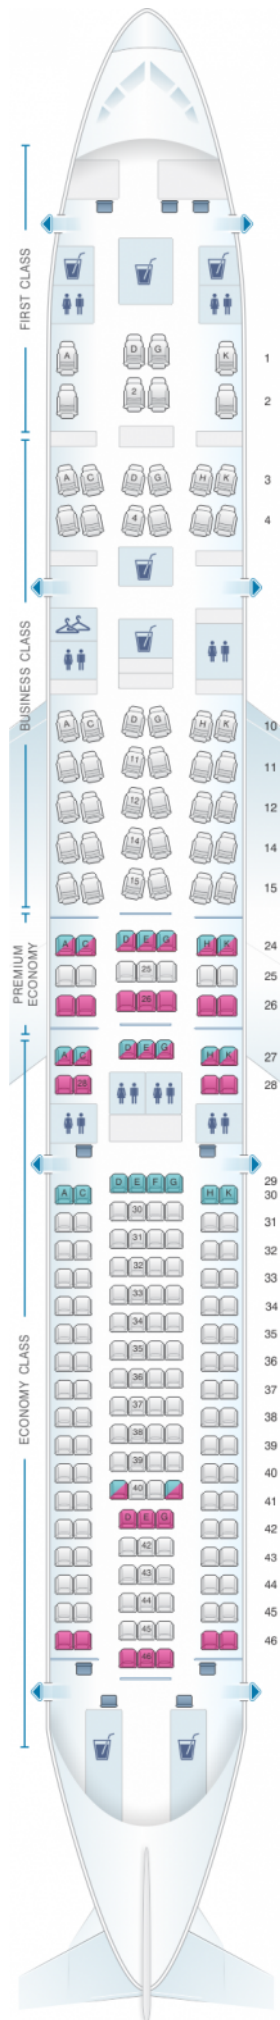

Lufthansa Airbus A330 300 216pax

Class	Pitch	Width	Seats
Array	Array	Array	Array

				
good seat	good but beware	beware	staff seat	exit
				
wheelchair accessibility	toilet	closet	galley	power port