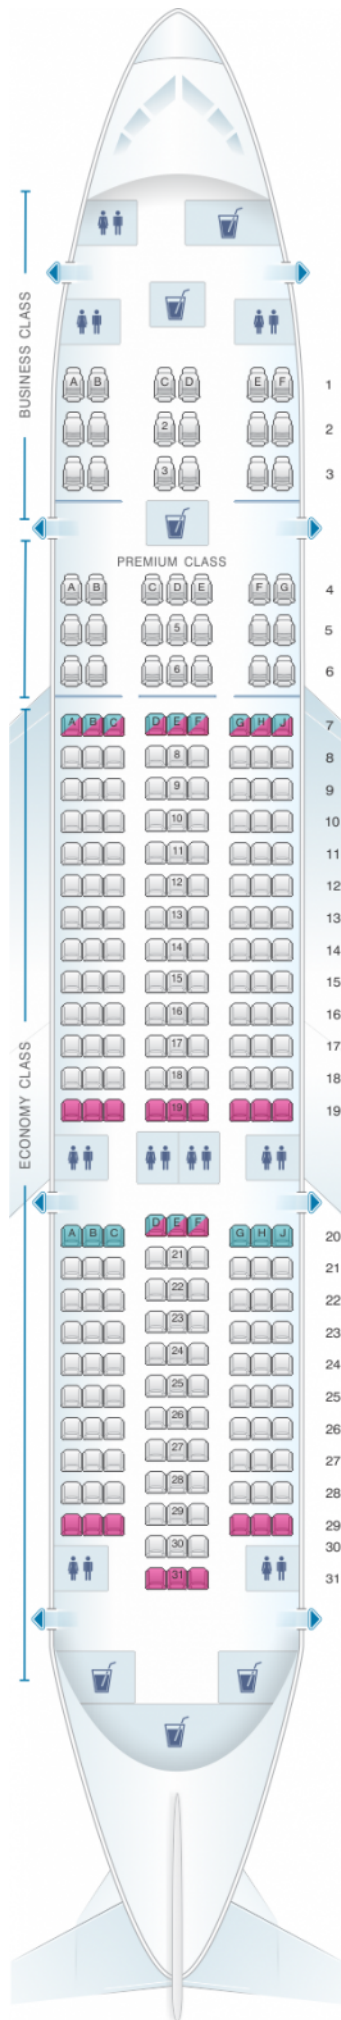

LOT Polish Airlines Boeing B787 Dreamliner

Class

good seat	good but beware	beware	staff seat	exit
wheelchair accessibility	toilet	closet	galley	power port