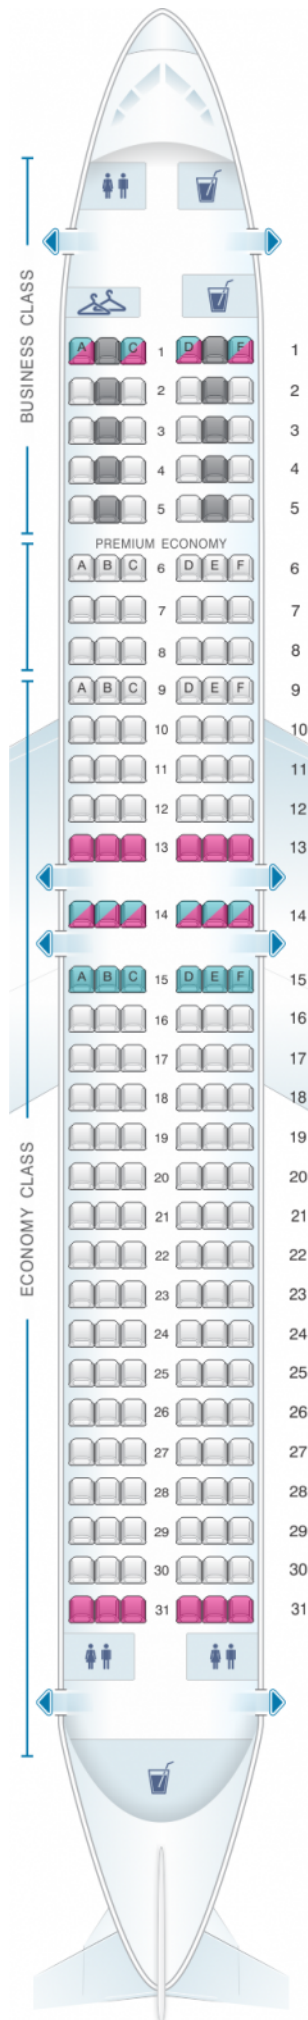

LOT Polish Airlines Boeing B737 MAX 8

Class	Tono	Ancho	asientos
Array	Array	Array	Array

good seat

good but beware

beware

staff seat

exit

wheelchair
accessibility

toilet

closet

galley

power port