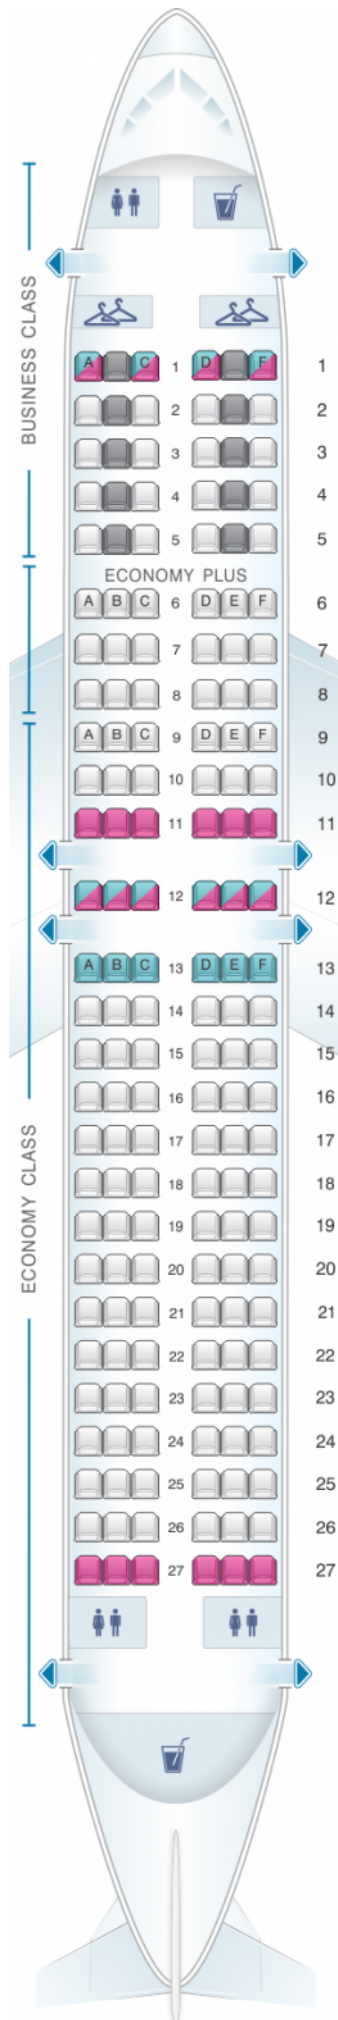

# LOT Polish Airlines Boeing B737 400

Class	Pitch	Width	Seats
Array	Array	Array	Array

Legend of seat and cabin features:

- good seat
- good but beware
- beware
- staff seat
- exit
- wheelchair accessibility
- toilet
- closet
- galley
- power port