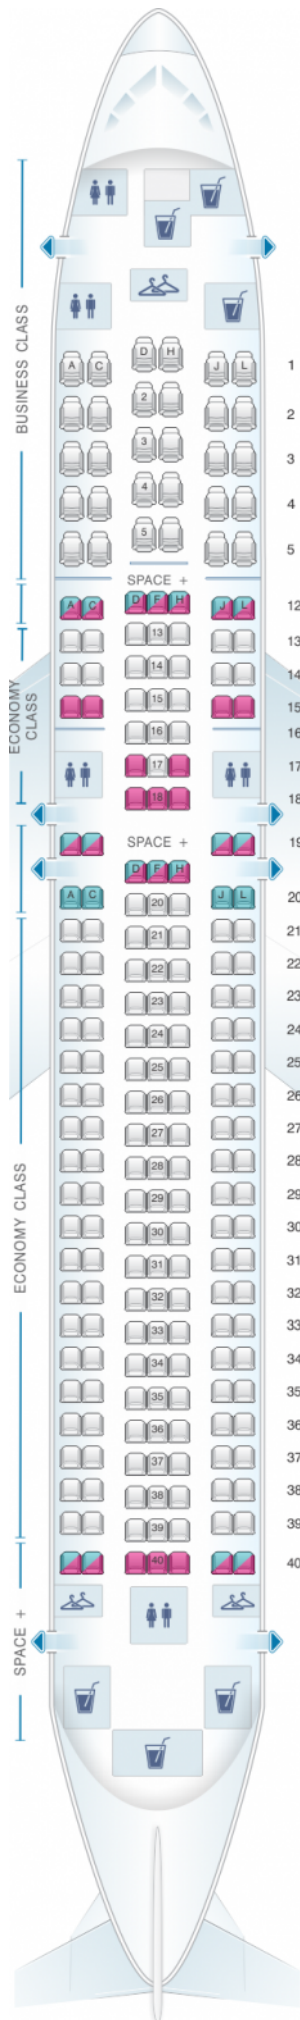

LATAM Airlines Brasil Boeing B767 300ER V2

Class	Tono	Ancho	asientos
Array	Array	Array	Array

good seat

good but beware

beware

staff seat

exit

wheelchair accessibility

toilet

closet

galley

power port