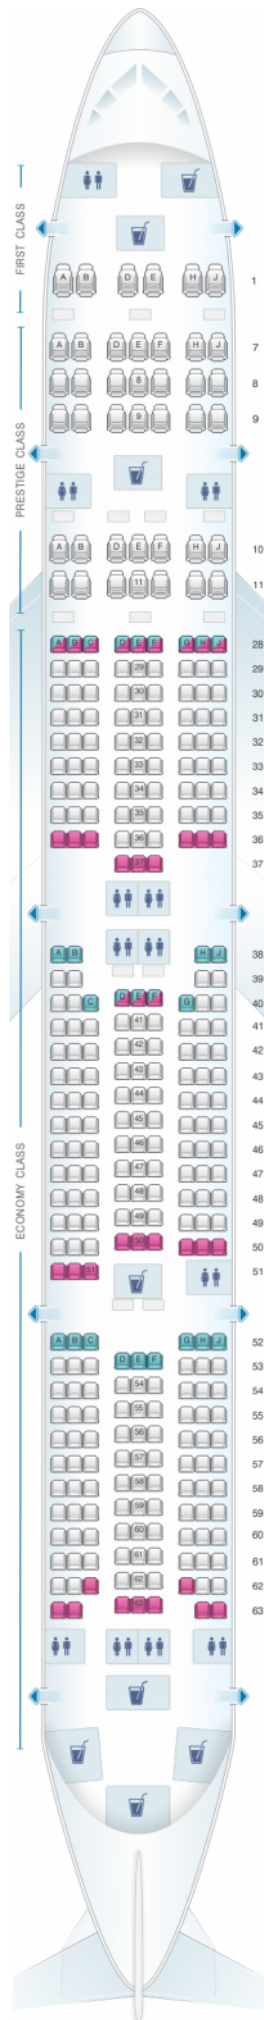

## Korean Air Boeing B777 300 338PAX

Class	Tanguage	?Largeur	Sièges
Array	Array	Array	Array

good seat

good but beware

beware

staff seat

exit

wheelchair accessibility

toilet

closet

galley

power port