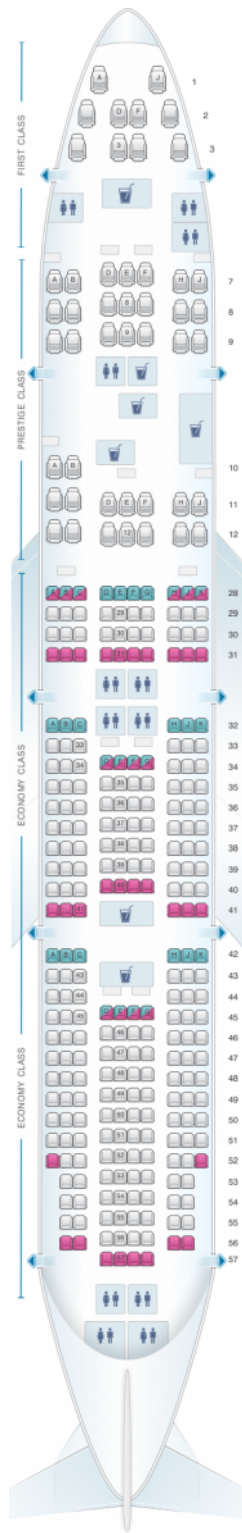

Korean Air Boeing B747 400 333PAX

Class	Tono	Ancho	asientos
Array	Array	Array	Array

good seat

good but beware

beware

staff seat

exit

wheelchair accessibility

toilet

closet

galley

power port

UPPER DECK