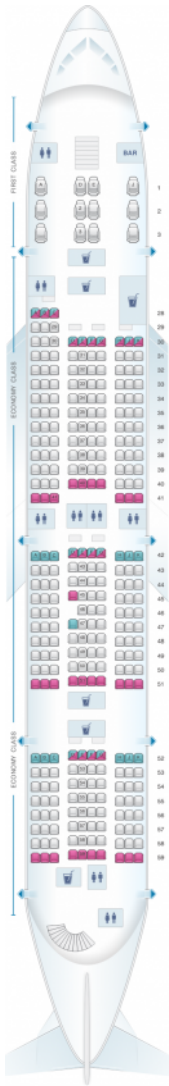

## Korean Air Airbus A380 800 407PAX

Class	Language	?Largeur	Sièges
Array	Array	Array	Array

good seat

good but beware

beware

staff seat

exit

wheelchair accessibility

toilet

closet

galley

power port

UPPER DECK