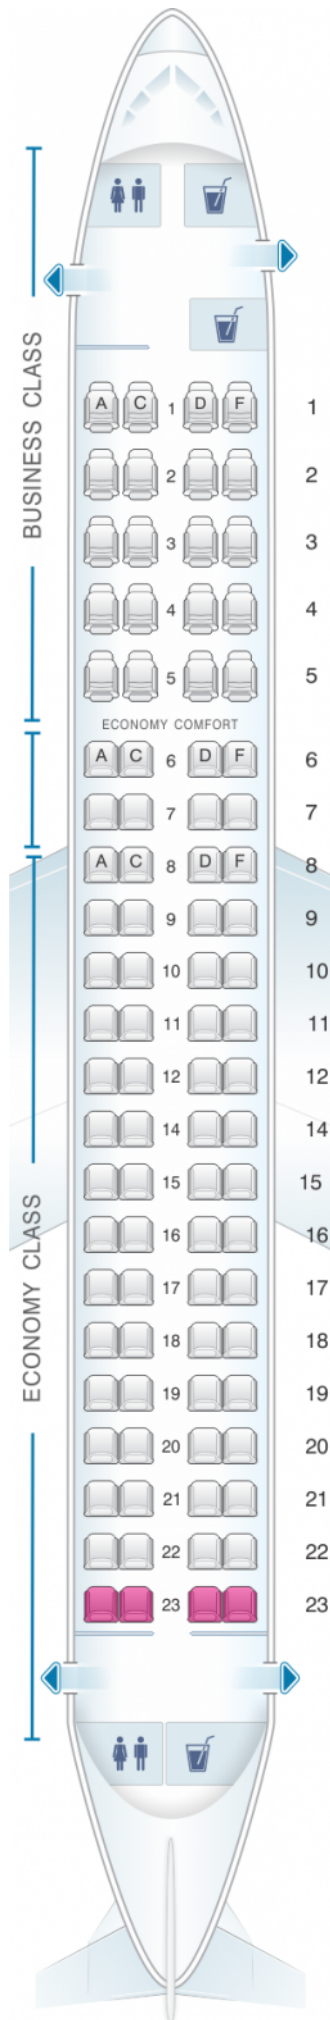

KLM Embraer 175

Class	Tanguage	?Largeur	Sièges
Array	Array	Array	Array

good seat	good but beware	beware	staff seat	exit
wheelchair accessibility	toilet	closet	galley	power port