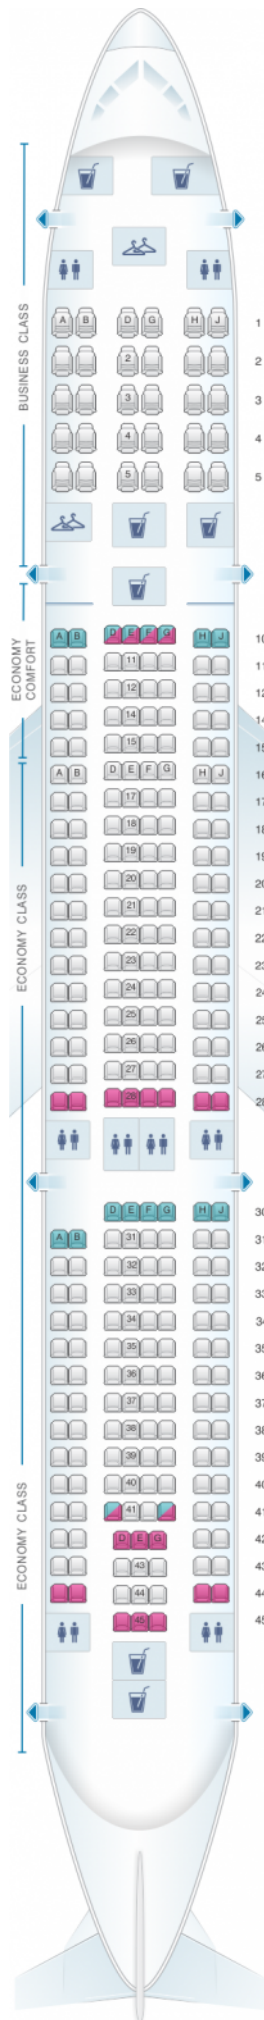

KLM Airbus A330 300

Class	Pitch	Width	Seats
Business	60	20	30
Economy Comfort	35	17.5	40
Economy	31	17.5	222

				
good seat	good but beware	beware	staff seat	exit
				
wheelchair accessibility	toilet	closet	galley	power port