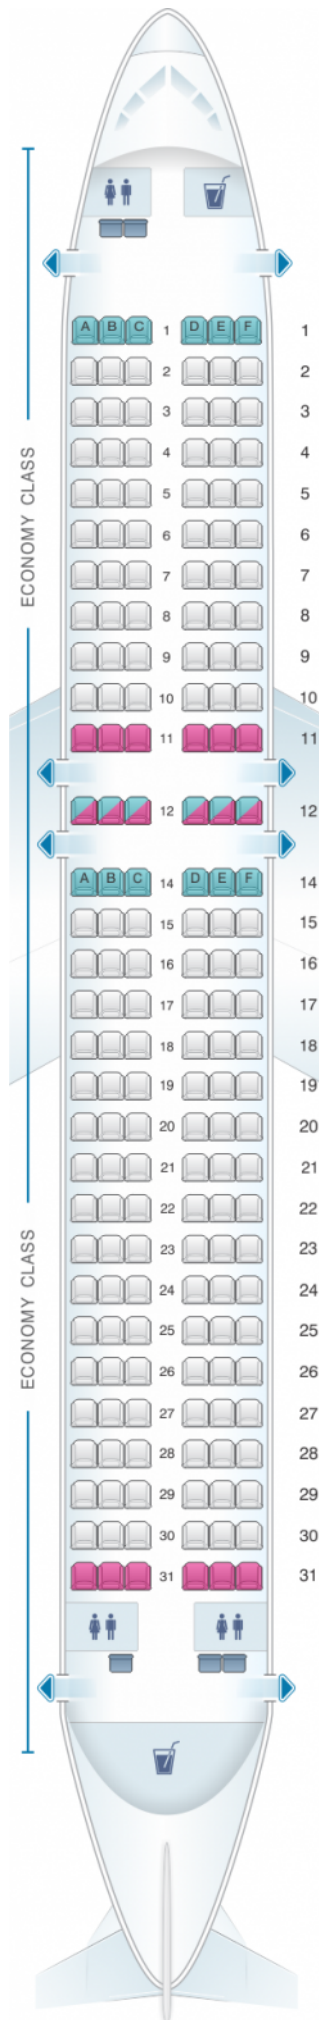

Kingfisher Airlines Airbus A320 200 180PAX

Class	Tanguage	?Largeur	Sièges
Economy Class	31	18	180

good seat

good but beware

beware

staff seat

exit

wheelchair
accessibility

toilet

closet

galley

power port