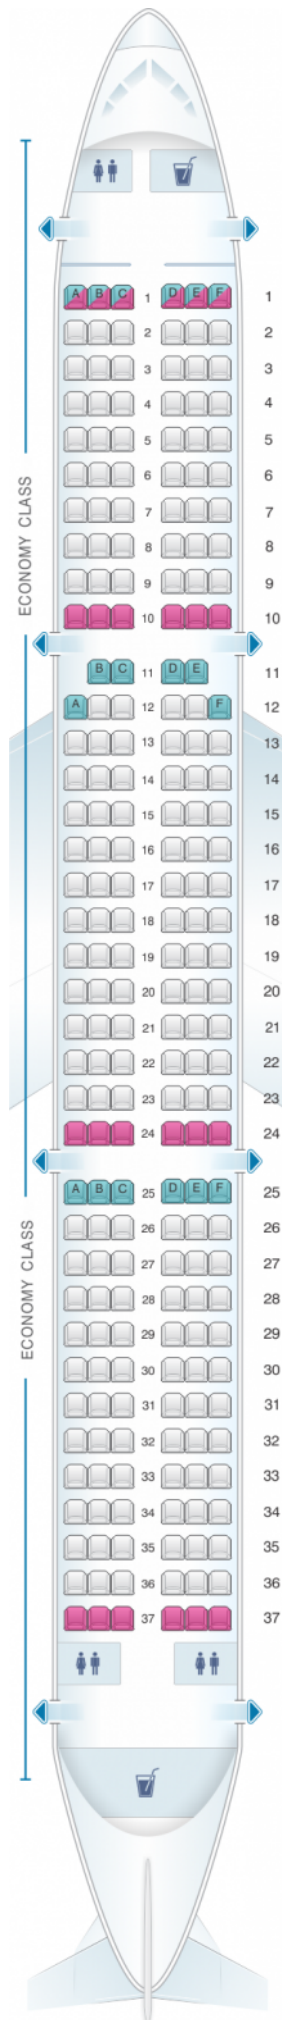

Jetstar Airways Airbus A321 220pax

| |
|-------|
| Class |
| |

good seat

good but beware

beware

staff seat

exit

wheelchair accessibility

toilet

closet

galley

power port