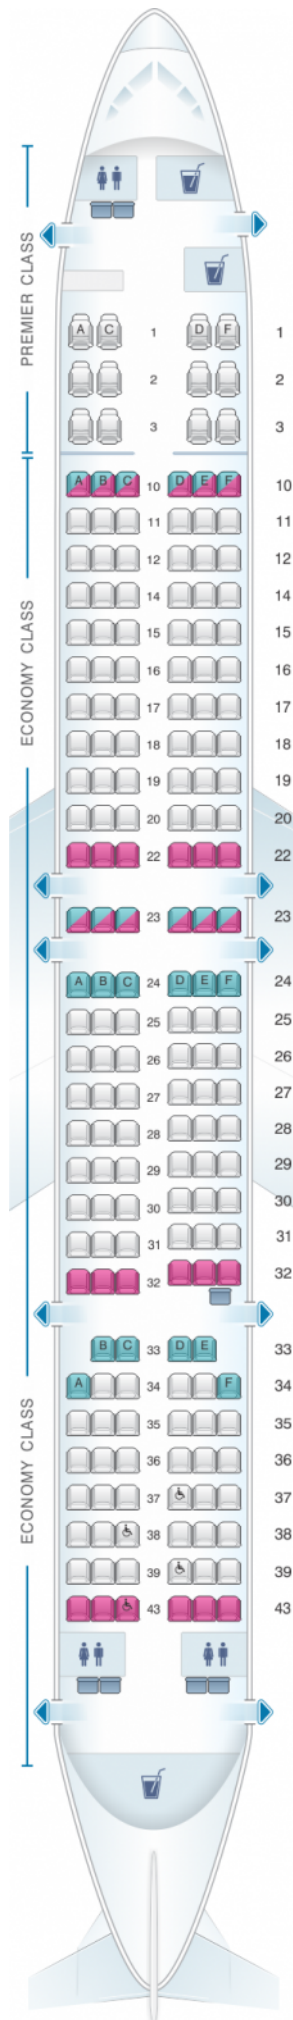

## Jet Airways Boeing B737 900ER 184PAX

Class	Tono	Ancho	asientos
Array	Array	Array	Array

good seat

good but beware

beware

staff seat

exit

wheelchair accessibility

toilet

closet

galley

power port