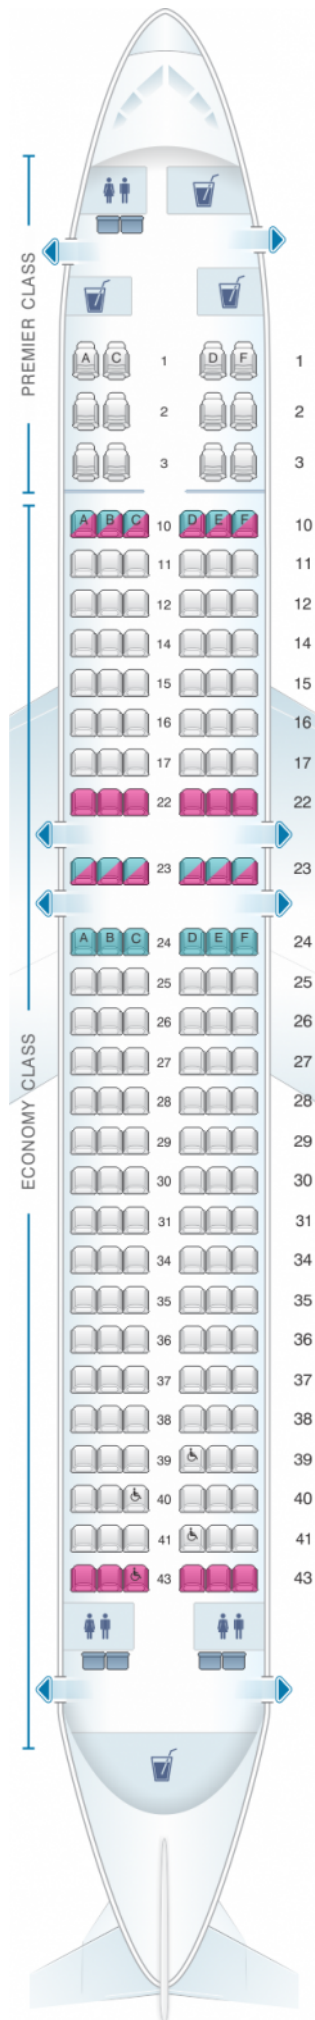

Jet Airways Boeing B737 800 168PAX

Class	Pitch	Width	Seats
Array	Array	Array	Array

good seat

good but beware

beware

staff seat

exit

wheelchair
accessibility

toilet

closet

galley

power port