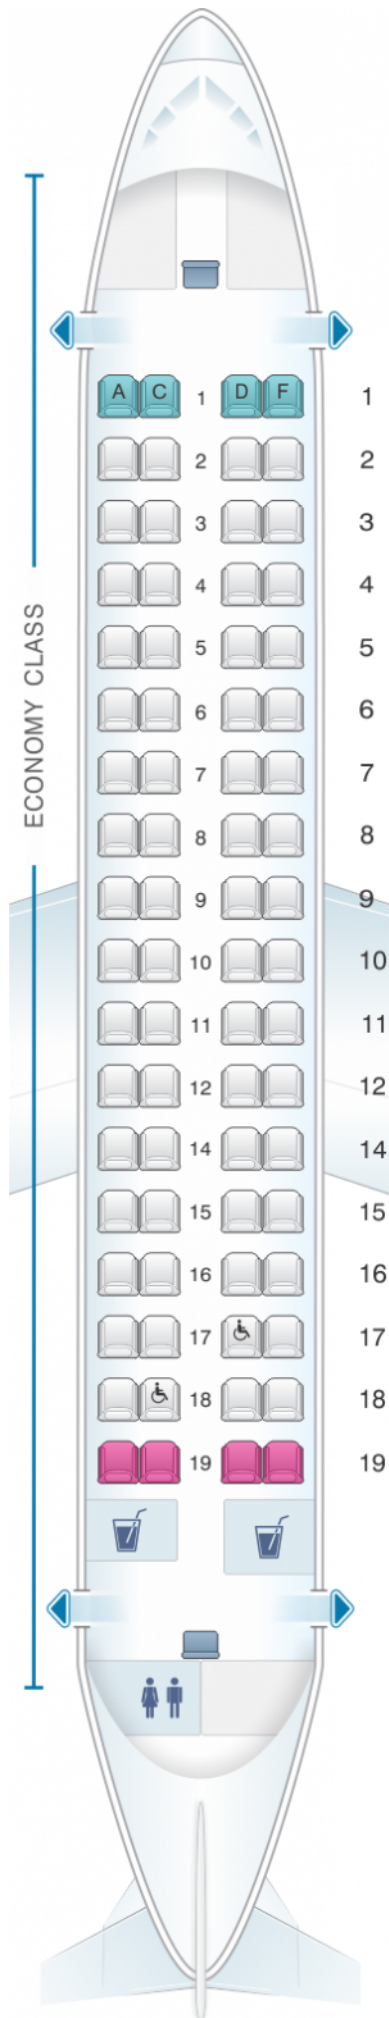

## Jet Airways ATR 72 600 72PAX

Class	Tono	Ancho	asientos
Array	Array	Array	Array

				
good seat	good but beware	beware	staff seat	exit
				
wheelchair accessibility	toilet	closet	galley	power port