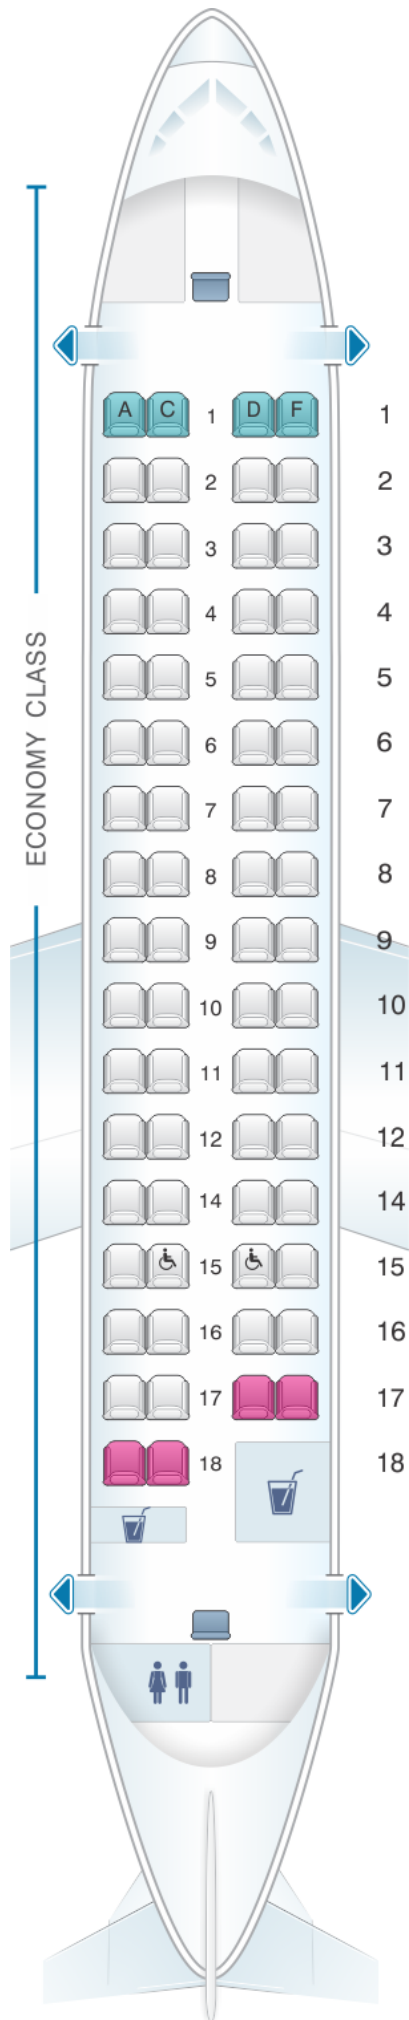

## Jet Airways ATR 72 500 66PAX

Class	Tono	Ancho	asientos
Array	Array	Array	Array

				
good seat	good but beware	beware	staff seat	exit
				
wheelchair accessibility	toilet	closet	galley	power port