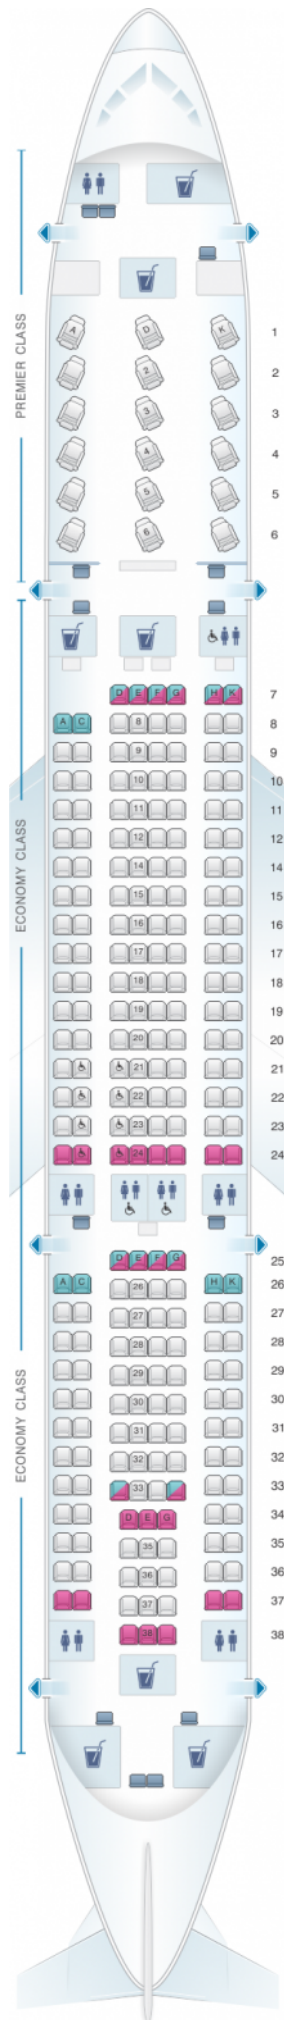

Jet Airways Airbus A330 200 254PAX

Class	Seats
Premiere	18
Economy	236

				
good seat	good but beware	beware	staff seat	exit
				
wheelchair accessibility	toilet	closet	galley	power port