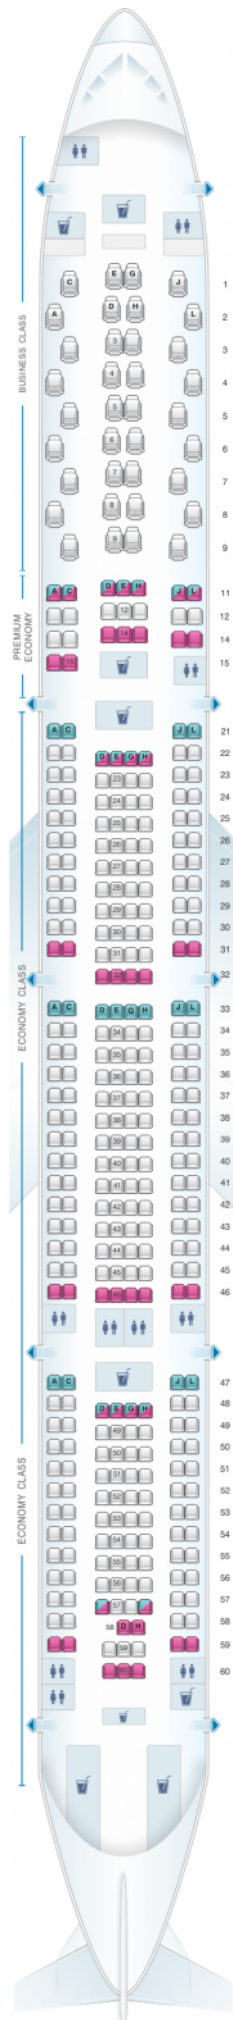

IBERIA

Iberia Airbus A340 600 V2

Class

good seat

good but beware

beware

staff seat

exit

wheelchair accessibility

toilet

closet

galley

power port