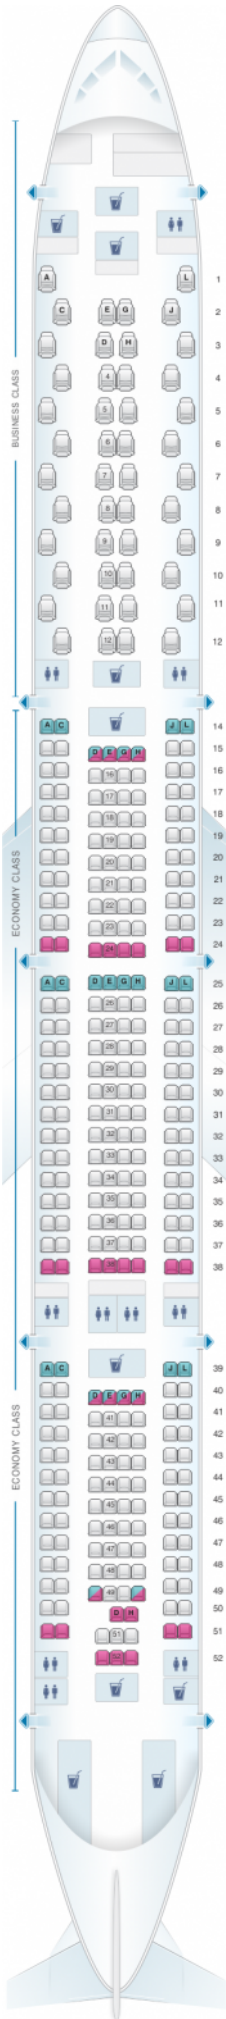

IBERIA

Iberia Airbus A340 600 346pax

Class	Pitch	Width	Seats
Array	Array	Array	Array

good seat

good but beware

beware

staff seat

exit

wheelchair accessibility

toilet

closet

galley

power port