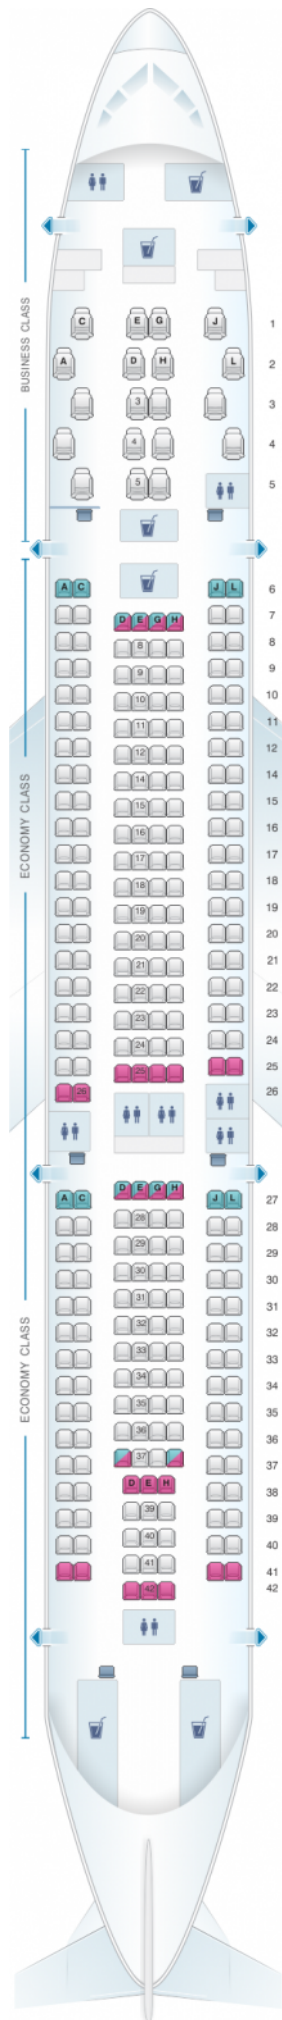

# IBERIA

## Iberia Airbus A330 200

| Class | Tono  | Ancho | asientos |
|-------|-------|-------|----------|
| Array | Array | Array | Array    |

good seat

good but beware

beware

staff seat

exit

wheelchair  
accessibility

toilet

closet

galley

power port