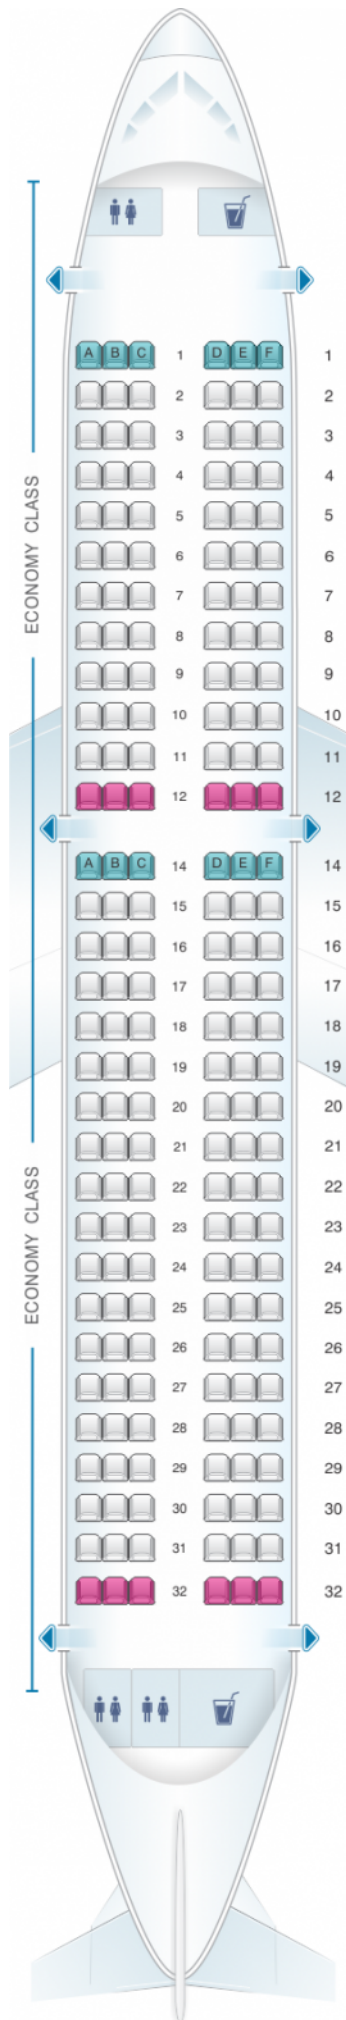

# IBE

## Iberia Airbus A320 Neo

Class	Tono	Ancho	asientos
Array	Array	Array	Array

good seat

good but beware

beware

staff seat

exit

wheelchair  
accessibility

toilet

closet

galley

power port