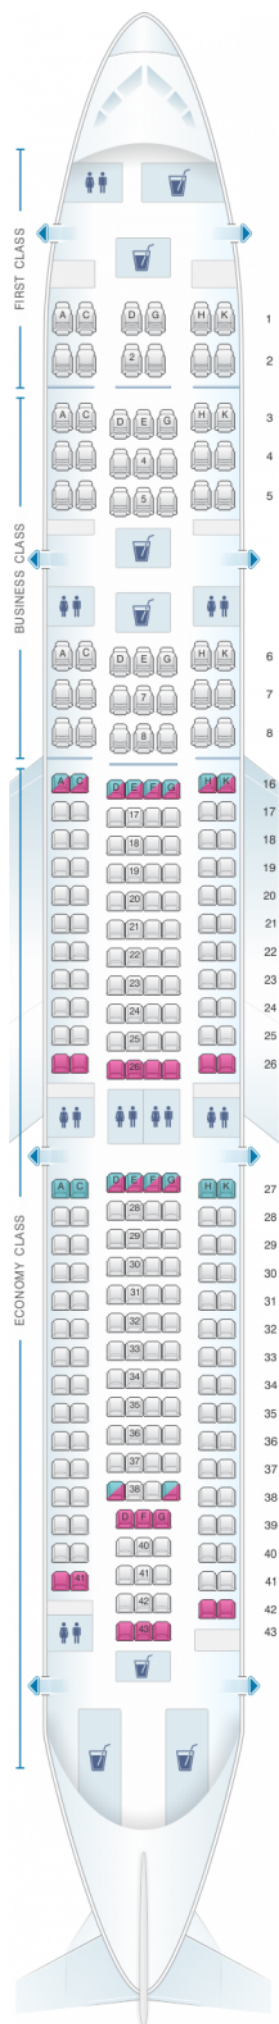

# Hi Fly Airbus A340 300

## TQY/TQZ/JAY/FOX 267pax

Class	Tono	Ancho	asientos
Array	Array	Array	Array

good seat	good but beware	beware	staff seat	exit
wheelchair accessibility	toilet	closet	galley	power port