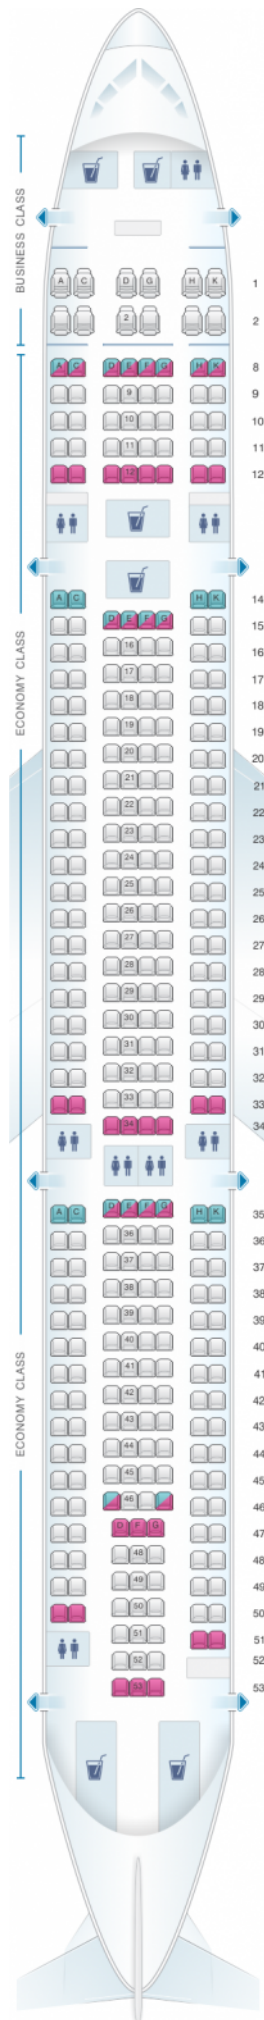

## Hi Fly Airbus A330 300 347pax

Class	Tanguage	Sièges
Economy Class	30-31	335
Economy Class	30-31	335

good seat

good but beware

beware

staff seat

exit

wheelchair accessibility

toilet

closet

gallery

power port