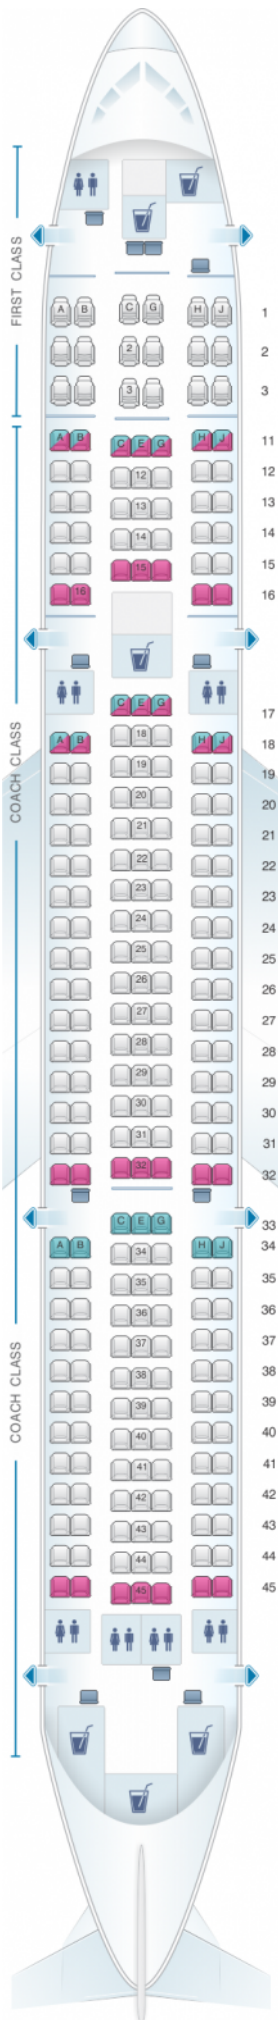

# Hawaiian Airlines Boeing B767 300ER

Class	Pitch	Width	Seats
Array	Array	Array	Array

good seat

good but beware

beware

staff seat

exit

wheelchair accessibility

toilet

closet

galley

power port