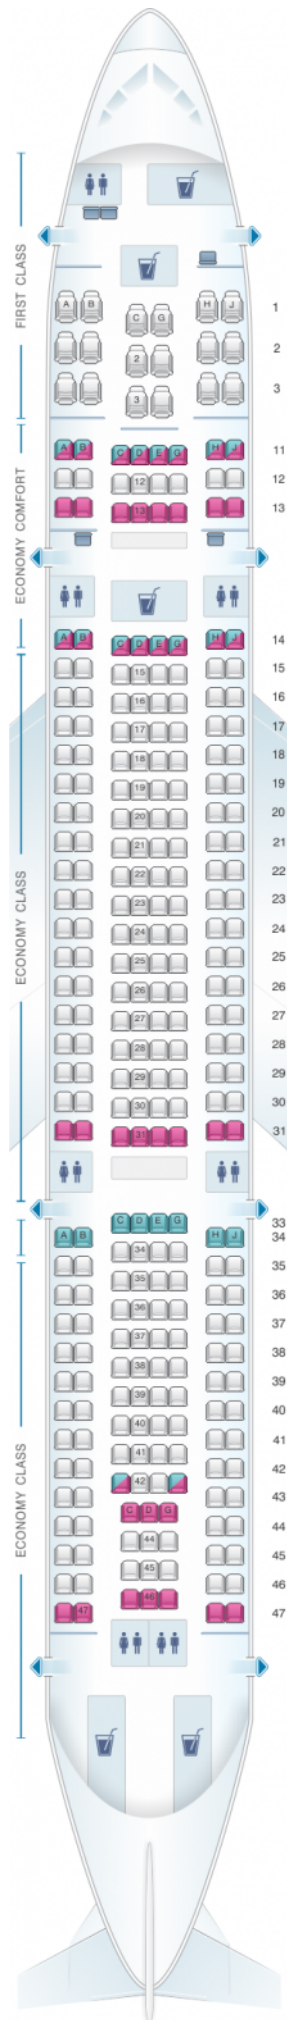

Hawaiian Airlines Airbus A330 200

Class	Pitch	Width	Seats
Array	Array	Array	Array

good seat

good but beware

beware

staff seat

exit

wheelchair
accessibility

toilet

closet

galley

power port