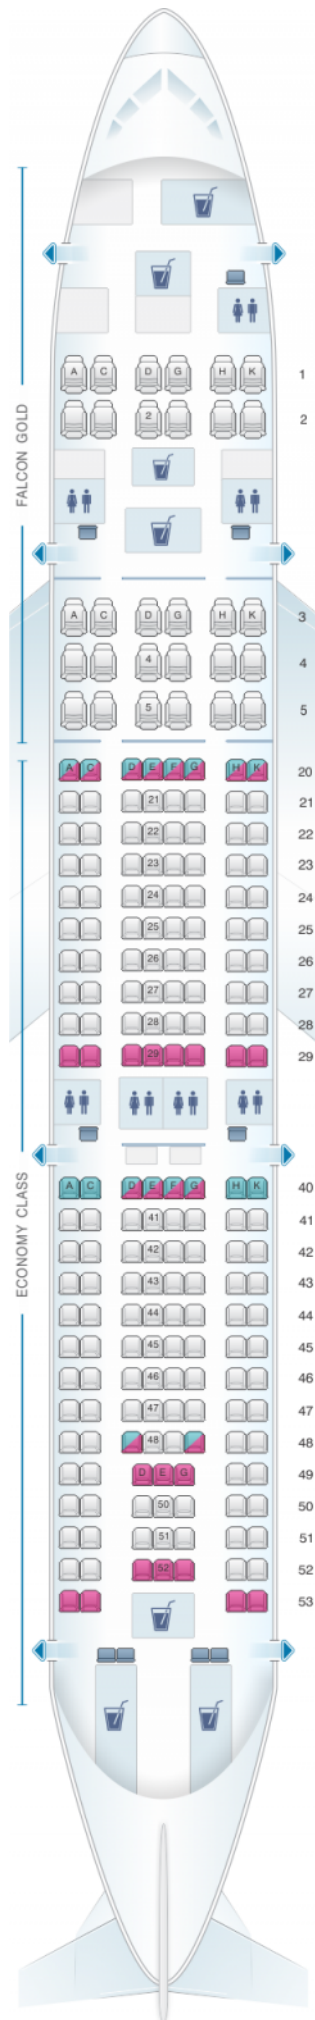

Gulf Air Airbus A330 200 B

Class	Tanguage	?Largeur	Sièges
Array	Array	Array	Array

good seat	good but beware	beware	staff seat	exit
wheelchair accessibility	toilet	closet	galley	power port