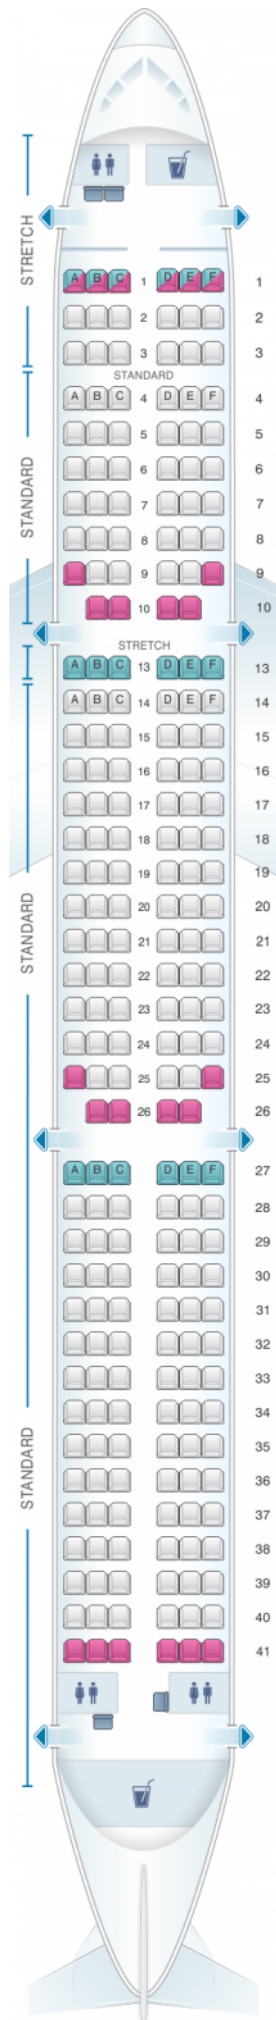

Frontier Airlines Airbus A321 230pax

Class	Pitch	Width	Seats
Array	Array	Array	Array

good seat

good but beware

beware

staff seat

exit

wheelchair accessibility

toilet

closet

galley

power port