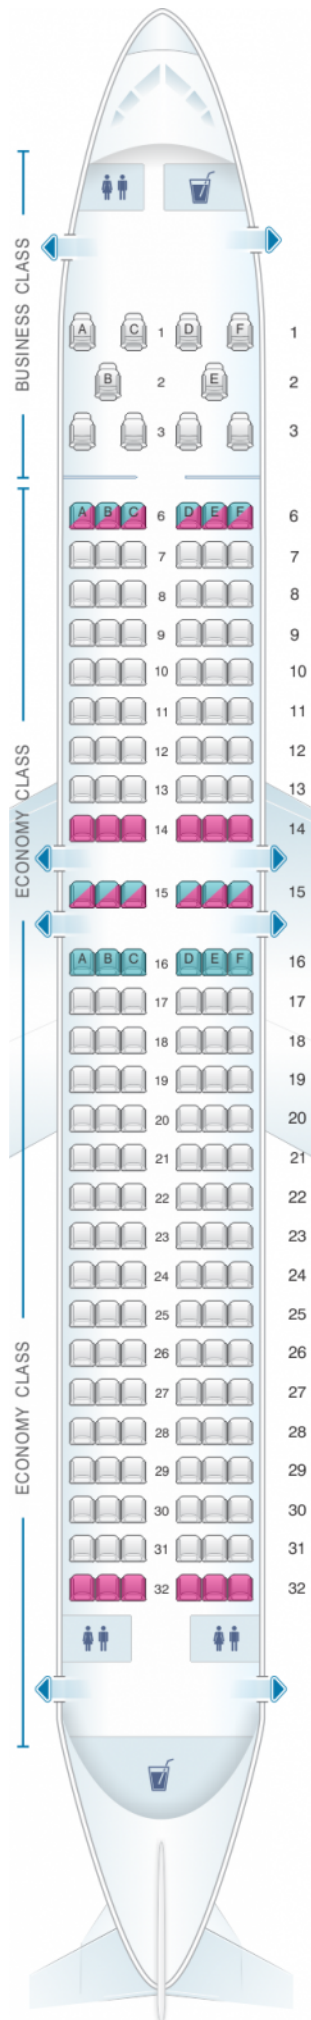

Flydubai Boeing B737 MAX 8

Class	Tono	Ancho	asientos
Array	Array	Array	Array

				
good seat	good but beware	beware	staff seat	exit
				
wheelchair accessibility	toilet	closet	galley	power port