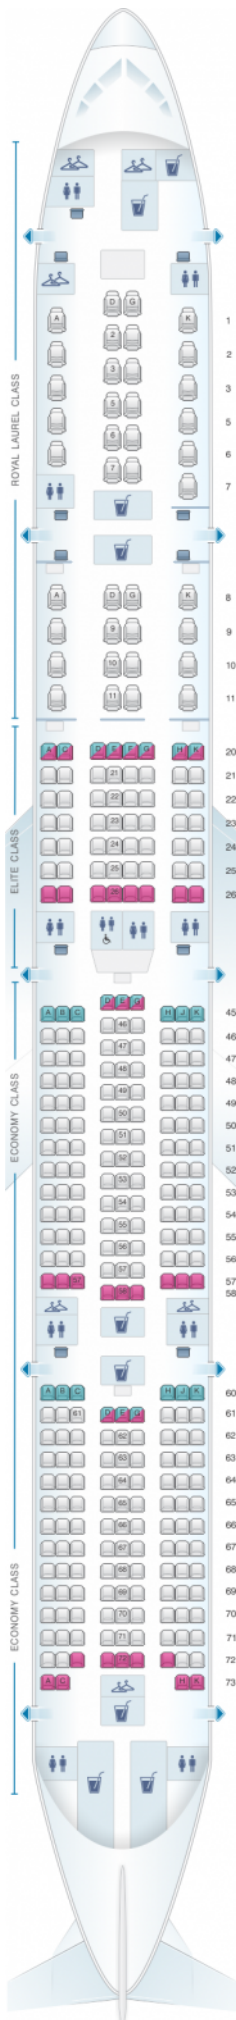

EVA Air Boeing B777 300ER 333PAX

Class	Tono	Ancho	asientos
Array	Array	Array	Array

good seat

good but beware

beware

staff seat

exit

wheelchair accessibility

toilet

closet

galley

power port