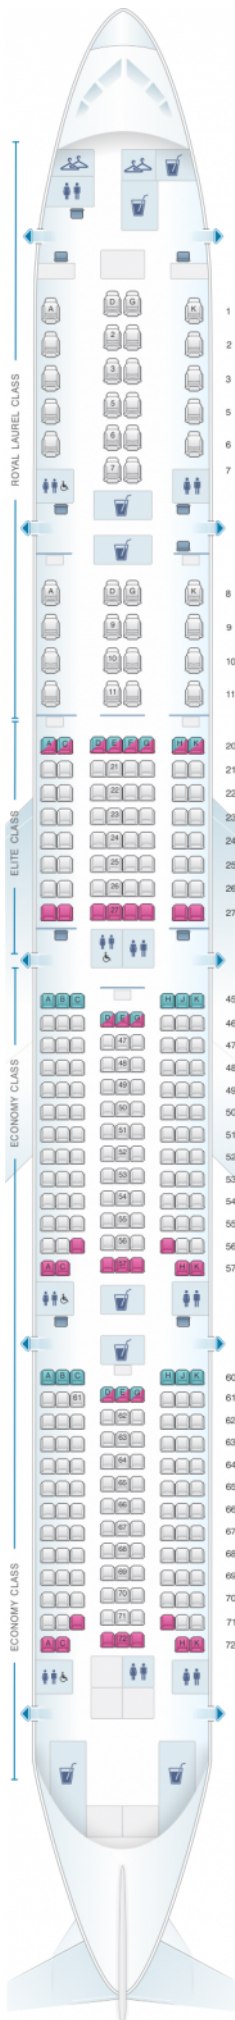

EVA Air Boeing B777 300ER 323PAX

Class	Pitch	Width	Seats
Array	Array	Array	Array

good seat	good but beware	beware	staff seat	exit
wheelchair accessibility	toilet	closet	galley	power port