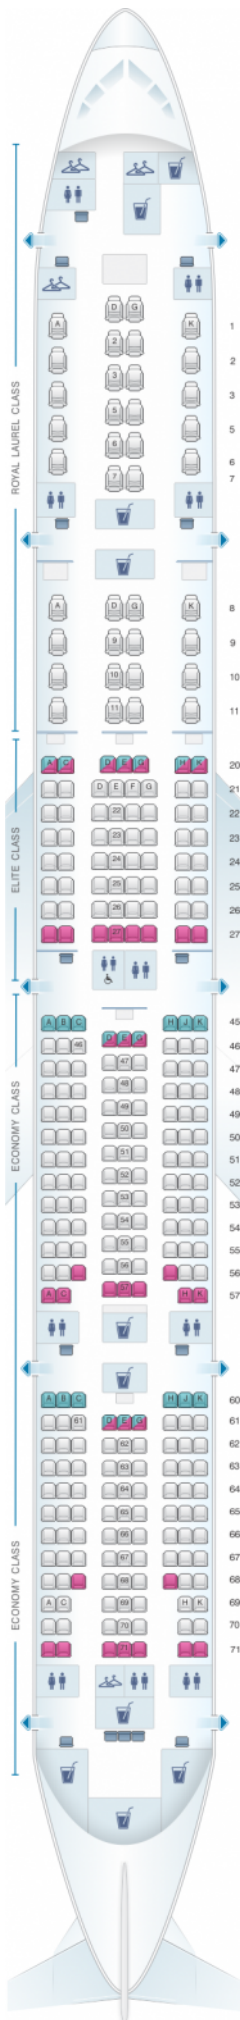

# EVA Air Boeing B777 300ER 313PAX

Class	Tono	Ancho	asientos
Array	Array	Array	Array

good seat

good but beware

beware

staff seat

exit

wheelchair accessibility

toilet

closet

galley

power port