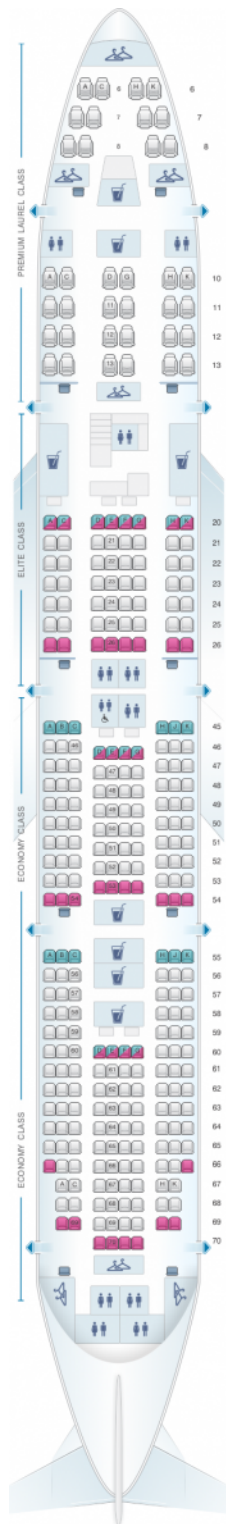

EVA Air Boeing B747 400

Class	Tono	Ancho	asientos
Array	Array	Array	Array

good seat

good but beware

beware

staff seat

exit

wheelchair accessibility

toilet

closet

galley

power port

UPPER DECK